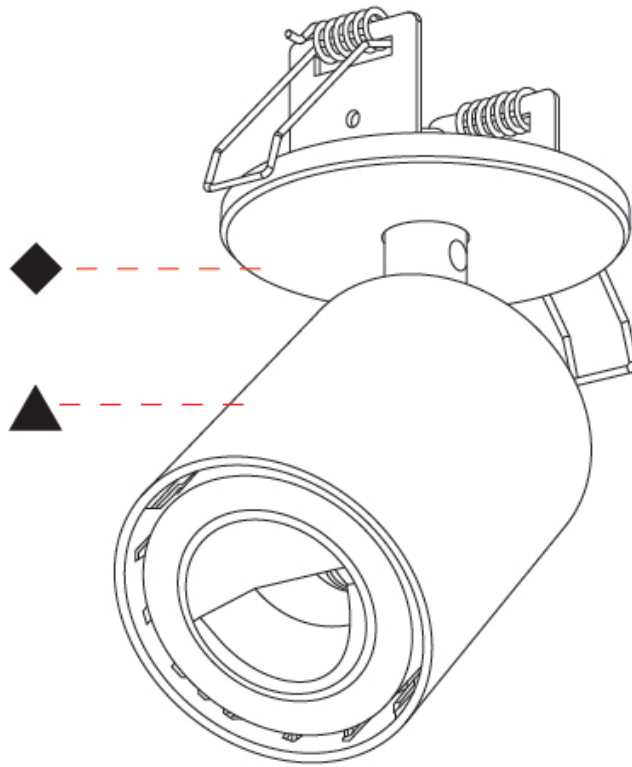

A3D342-

PROJECT _____

TYPE _____

SPECIFIER _____

QUANTITY _____

DATE _____

A