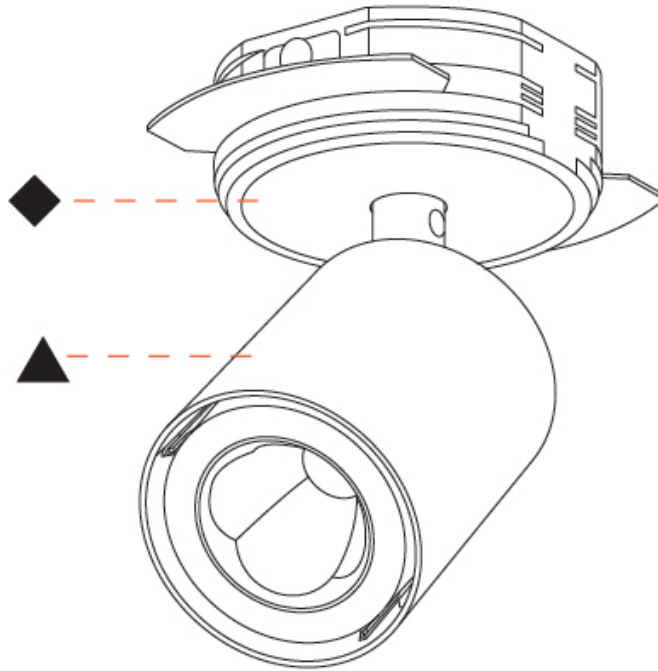

A3D364-

PROJECT

TYPE

SPECIFIER

QUANTITY

DATE