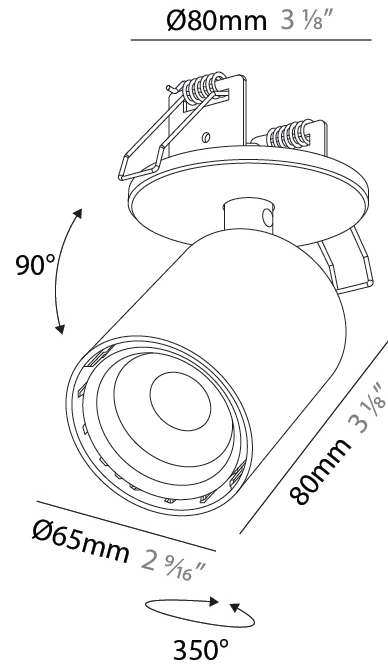

GENERAL

Series: Oiko Pro In
Brand: Prolicht
Division: Architectural
Mounting Type: Surface
Mounting Location: Ceiling
Subcategory: Spots

PHYSICAL

Shape: Cylinder
Diameter (mm): 65
Diameter (in): 2 ⁹/₁₆
Height (mm): 120
Depth (mm): 50
Height (in): 4 ³/₄
Depth (in): 1 ¹⁵/₁₆
Light Distribution: Adjustable / Direct
Fixture Finish: SSR / BKV / CWI / CRY / HAB / UFT / ITA / RUA / FTG / MYG / LOD / PUS / FRO / FUP / KIA / POP / BLS / SPG / MEY / GOH / GUM / CHC / COM / ABZ / JAG / OBR / MOS / ROR
Fixture Material: Aluminum
Cut-out Measurements: 68mm / 2 11/16"

ELECTRICAL

Lamp Type: LED
Input Wattage (W): 20
Total Output Wattage (W): 18.1
Dimming: Tri-Mode (Non-Dimming and Phase Dimming (120Vac only) and 0-10V Dimming)
Driver Included: No
Driver Location: Remote
Driver Type: Constant Current - Universal
Driver Class: Class 2
Input Voltage (V): 120 - 277
Constant Current (MA): 500

LED

Number of LEDs: 1
Color Temperature (°K): 2700 / 3000 / 3500 / 4000
Max. Delivered Lumen (lm): 1624 / 1632 / 1708 / 1724
Nominal Lumen (lm): 2040 / 2050 / 2146 / 2166
CRI: >90 CRI
Lamp Life (hrs): 50000

OPTICAL

Beam Angle: 14
Adjustability: Rotational 350°; Tilt 90°

RATINGS AND CERTIFICATIONS

Certified By: CSA Certified to UL and CSA Standards
IP rating: IP20